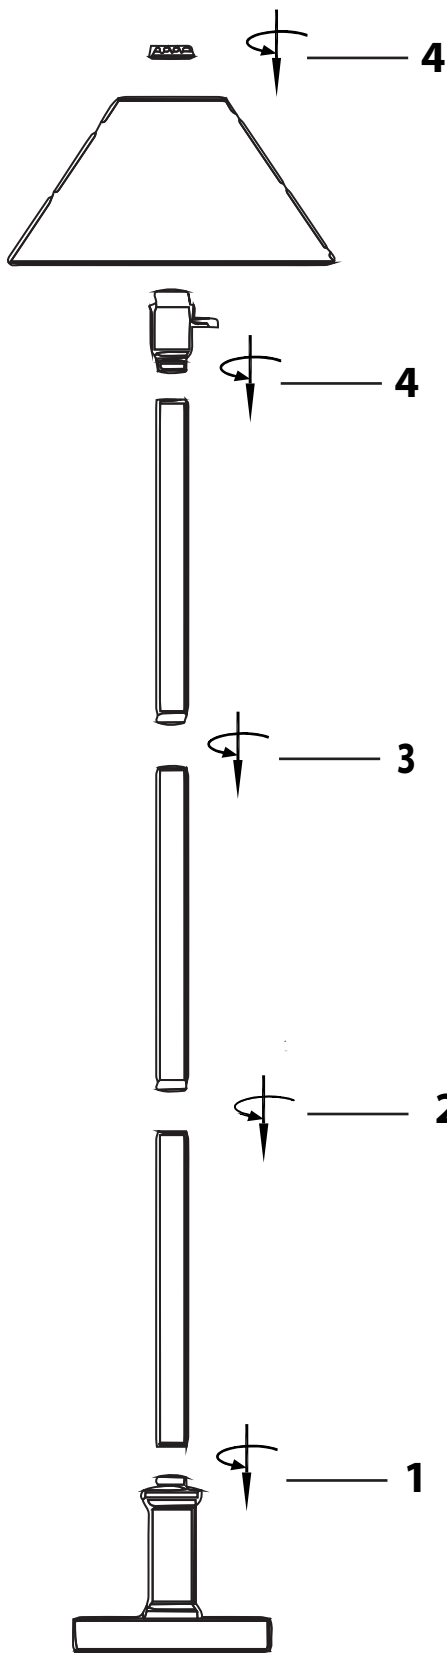

Part # GFI60-PERRY AB

24-1104

**⚠ WARNING: LIGHTING**

- Read all instructions carefully and completely before assembly and use. Retain for future reference.
- Keep plastic bags and small parts away from children.
- For residential (non-commercial) use only.
- Warning: Risk of fire; Do not use bulbs with higher wattage than specified on lamp.
- Electrocutation hazard.
- DO NOT use if cord is frayed/damaged.
- Periodically check for loose hardware; retighten as necessary.
- DO NOT use product if any component becomes damaged.
- DO NOT use power tools to assemble OR overtighten hardware.
- DO NOT stand on product. Use only for intended purpose.
- This product is for decorative use only - NOT A TOY.
- DO NOT place any fabrics or other coverings over lamp shade.
- (Floor lamps with shelves only) Max weight limit 25 lbs.